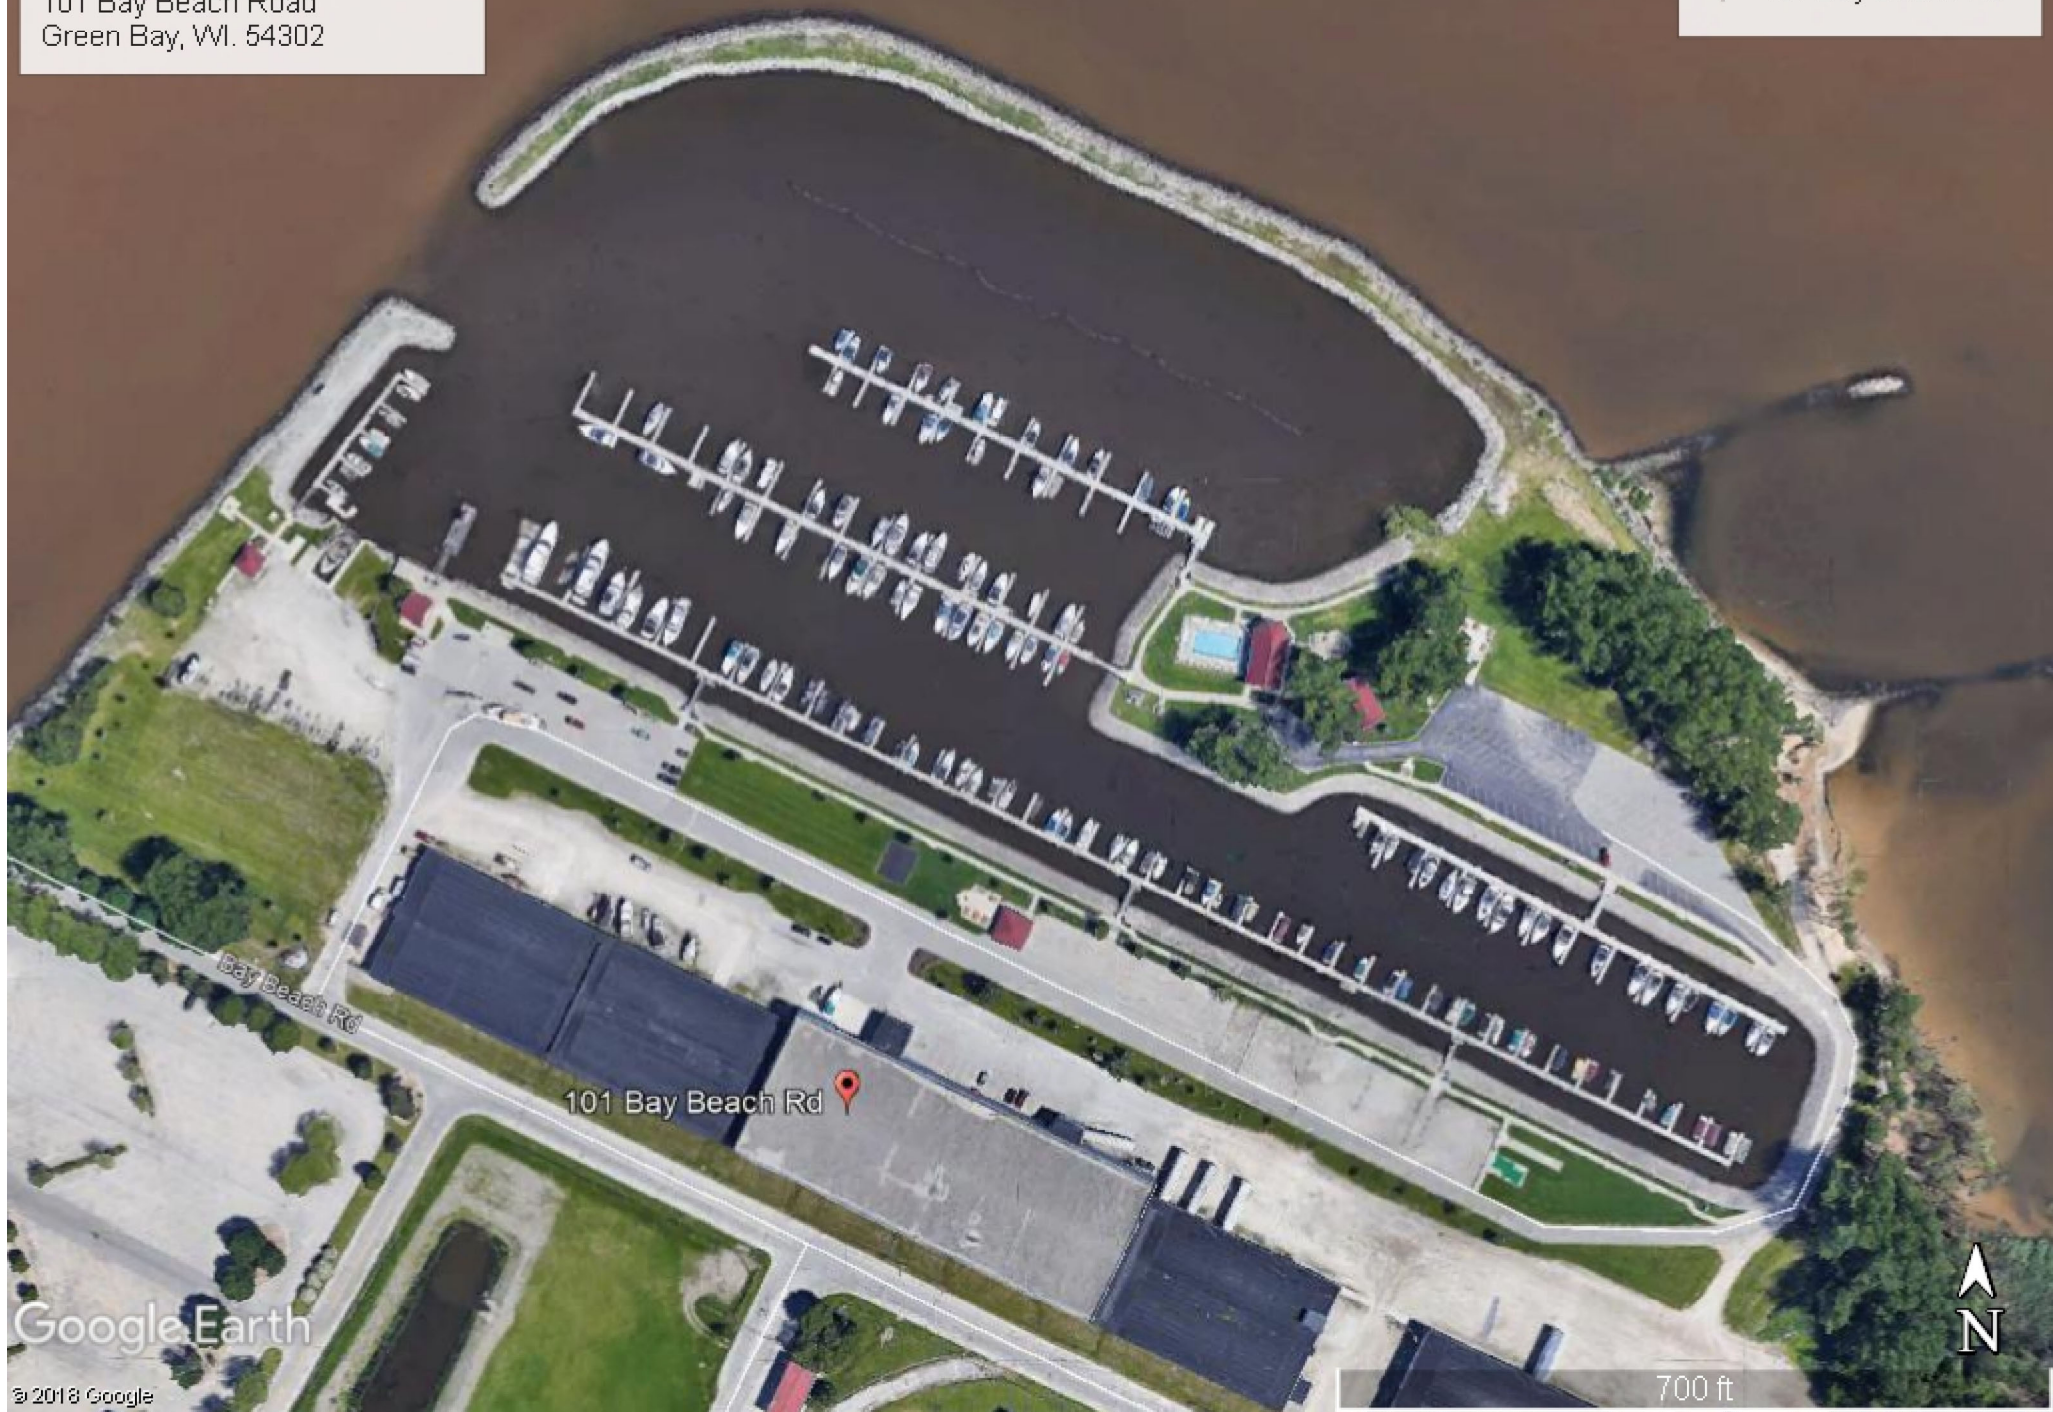

South Bay Marina

101 Bay Beach Road
Green Bay, WI. 54302

Legend

 101 Bay Beach Rd

Google Earth

© 2018 Google

700 ft